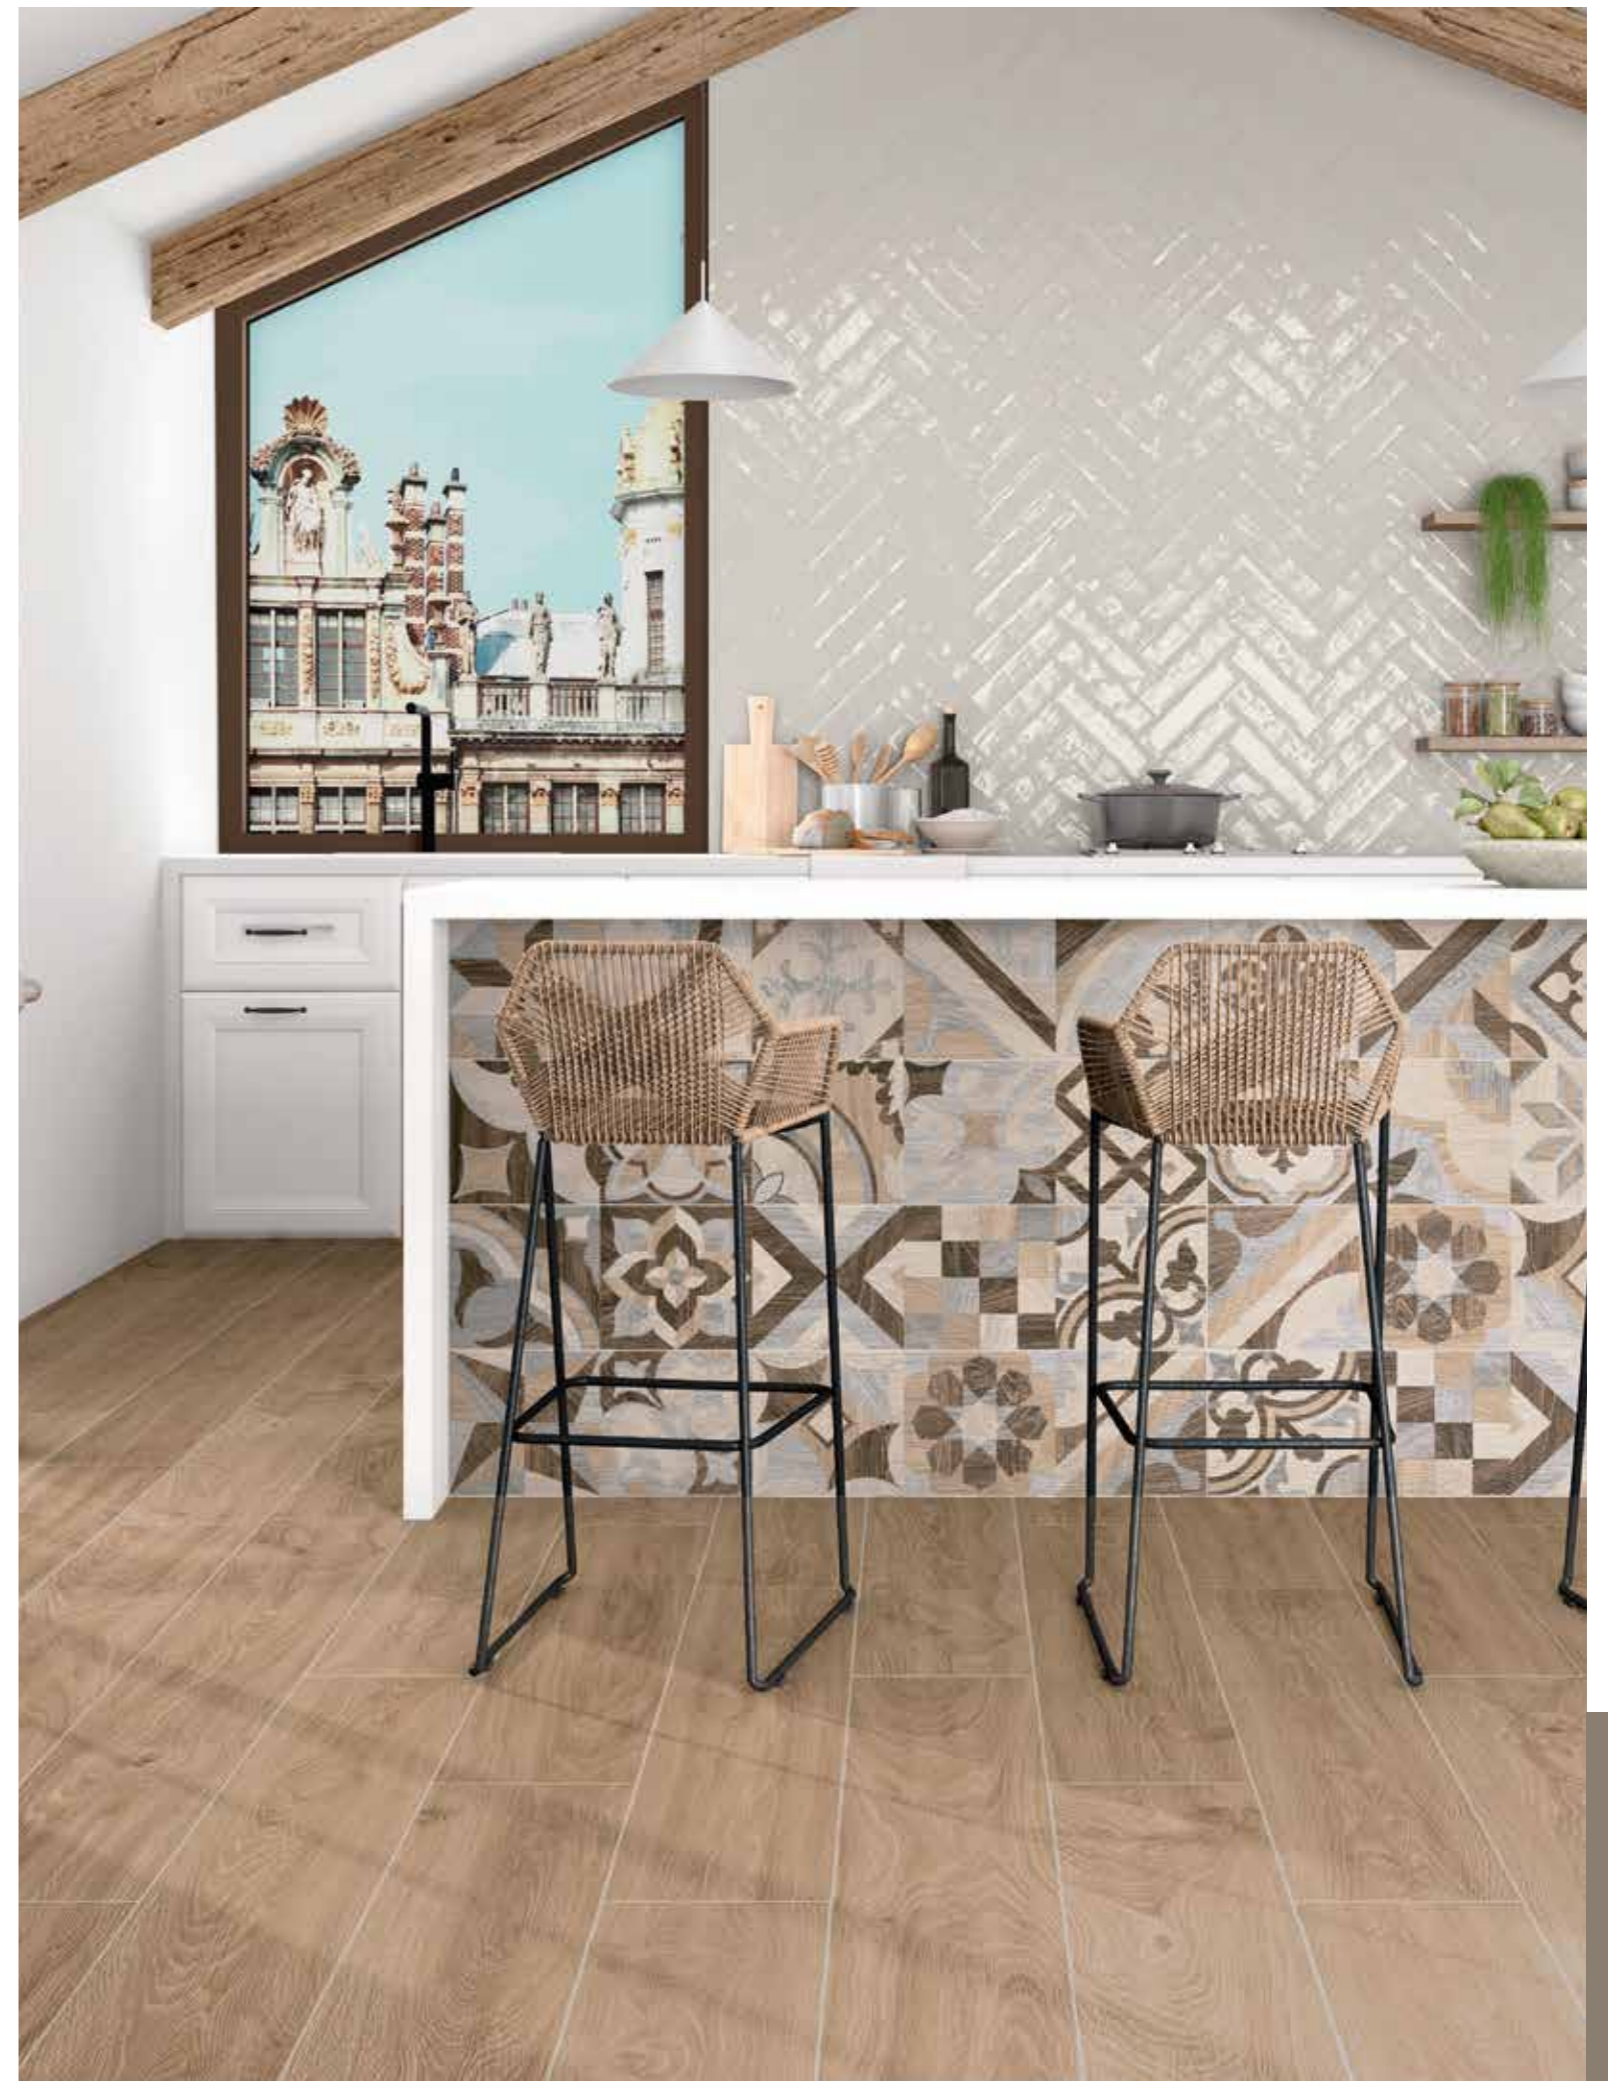

AELER

Floor tile Carabela Gray 23x120.

CARABELA

Wall tile Castrovillari Pearl 60x120. Carabela Sand 23x120 . Floor tile Carabela Sand 23x120. Nantes 120x120.

Wall tile Maiolica Pearl 7,5x20. Sun Riv Line 20x60. Floor tile Carabela Camel 23x120.