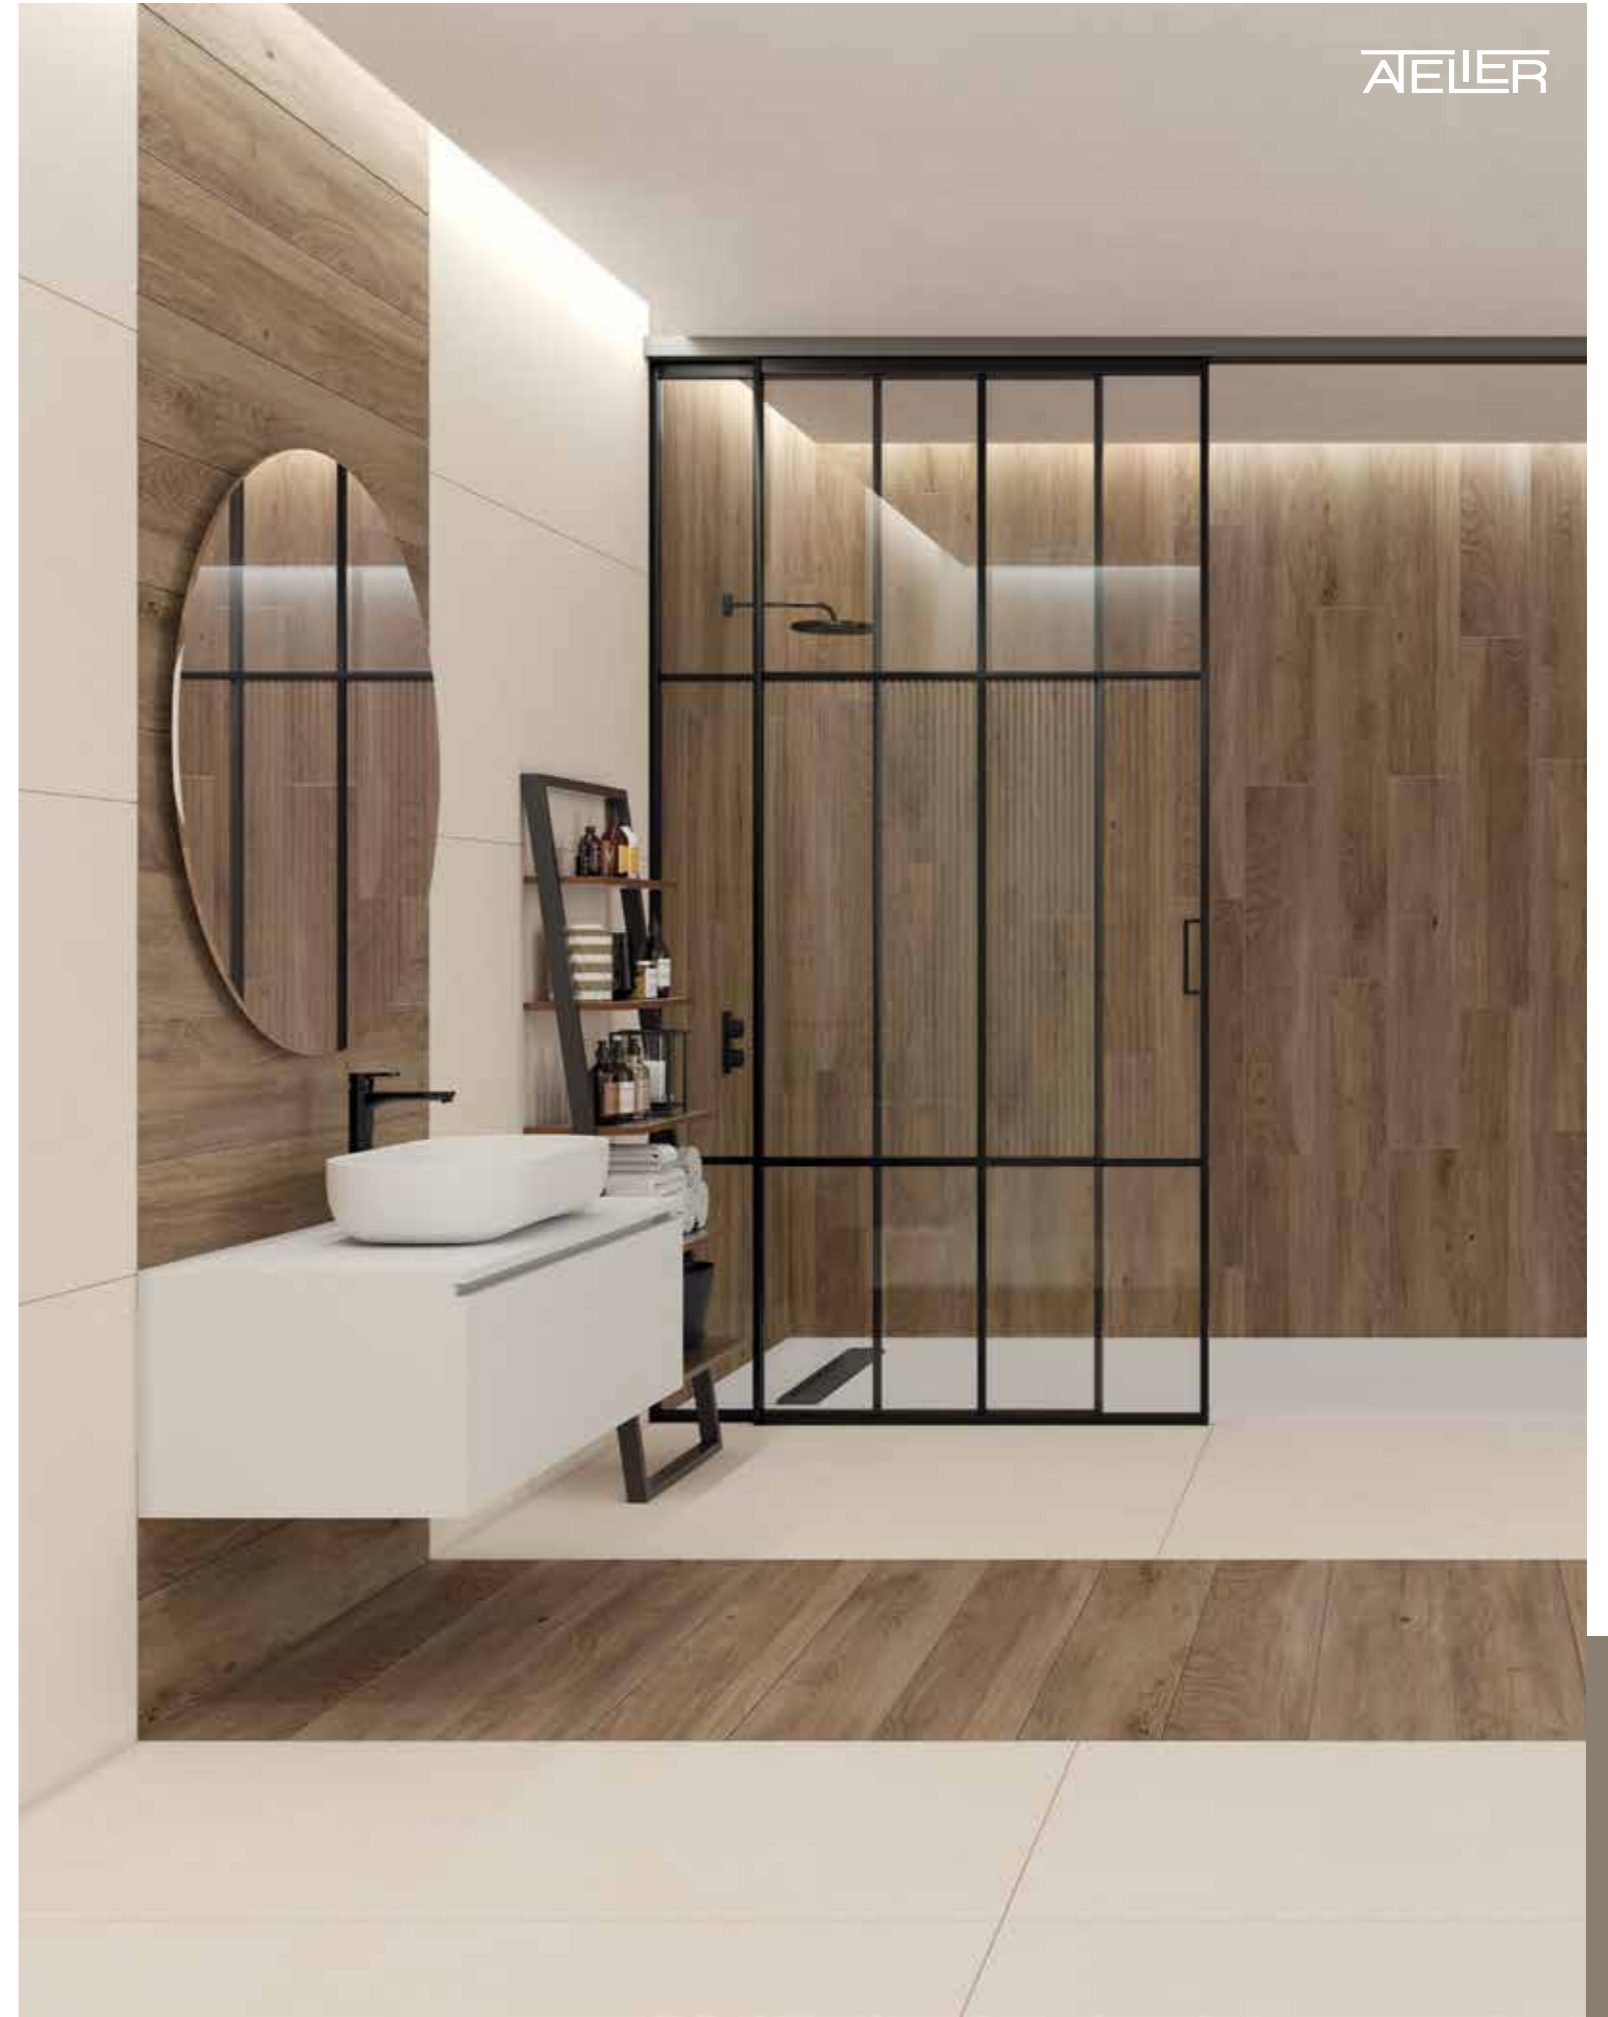

Wall tile Berna Umber 23x120. Floor tile Cosmopolita White 75x150.