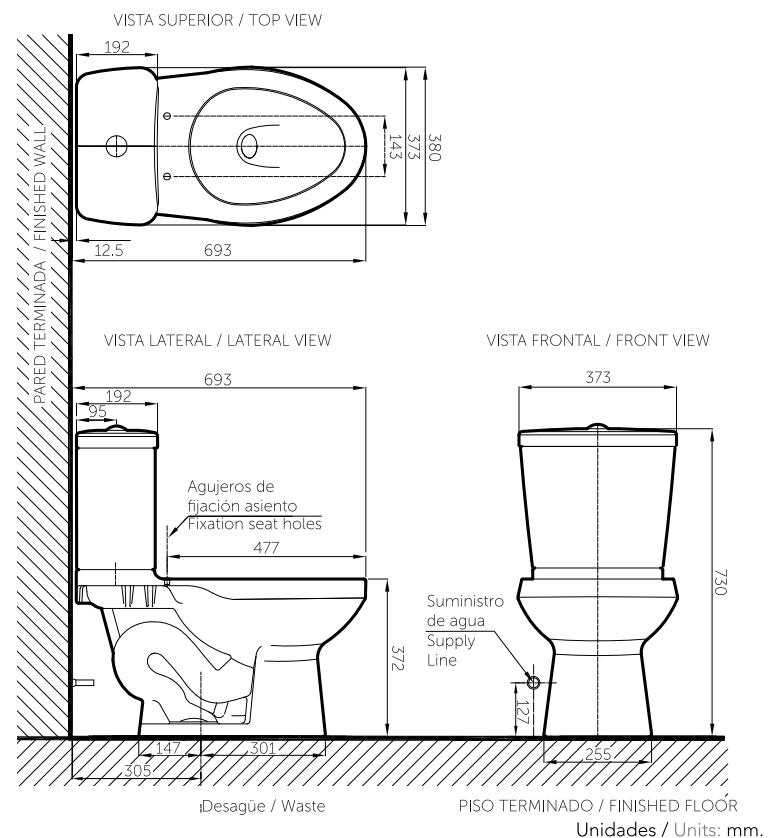

*Para mayor información referirse a las condiciones de garantía y devolución.
**Further information refer to warranty and return conditions.

Color Color	Blanco .020 White .020	Bone .021 Bone .021	Azul .209** Blue .209**
	Sueño de Día .225** Day Dream .225**	luz Vela .202** Candle light .202**	
	Vino .210** Maroon .210**	Verde Tropical .211** Green Tropical .211**	

Cuidados y limpieza

Care and cleaning

- Para la limpieza, utilice un detergente suave como jabón líquido de PH neutro y agua tibia.
- No utilice limpiadores abrasivos que puedan rayar u opacar la superficie.
- No use limpiadores que contengan CLORO, este químico puede causarle daños a la pieza.
- Siempre pruebe la solución de limpieza en un área oculta antes de aplicarla a toda la superficie.
- Limpie con un trapo y enjuague completa e inmediatamente con agua después de aplicar limpiadores.
- Enjuague y seque las superficies cercanas que se hayan rociado.
- For best cleaning results use a mild soap with neutral PH and warm water.
- Do not use abrasive cleaners since they might scratch the surface.
- Do not clean the product with CHLORINE'S substances will cause damage on the piece.
- Always test cleaning products on a small hidden area before applying it to the entire product.
- After using cleaners, rinse the surface using water and dry with a cloth.

Plano técnico

Technical Drawing

Estas dimensiones son nominales y son sujetas a cambio sin previo aviso.
These dimensions are nominal and are subject to change without prior notice.

Productos relacionados

Related products

- Ref. 012114301 Lavamanos de pedestal Olympus O2
- Ref. 012114301 Pedestal Lavatory Olympus O2
- Ref. 19.06437 Grifería 4" Olympus
- Ref. 19.06437 Olympus 4" faucet
- Ref. 01630224022B Sanitario de dos piezas Olympus O2 con asiento elongado cierre tradicional
- Ref. 01630224022B Two piece toilet Olympus O2 with elongated luxury seat