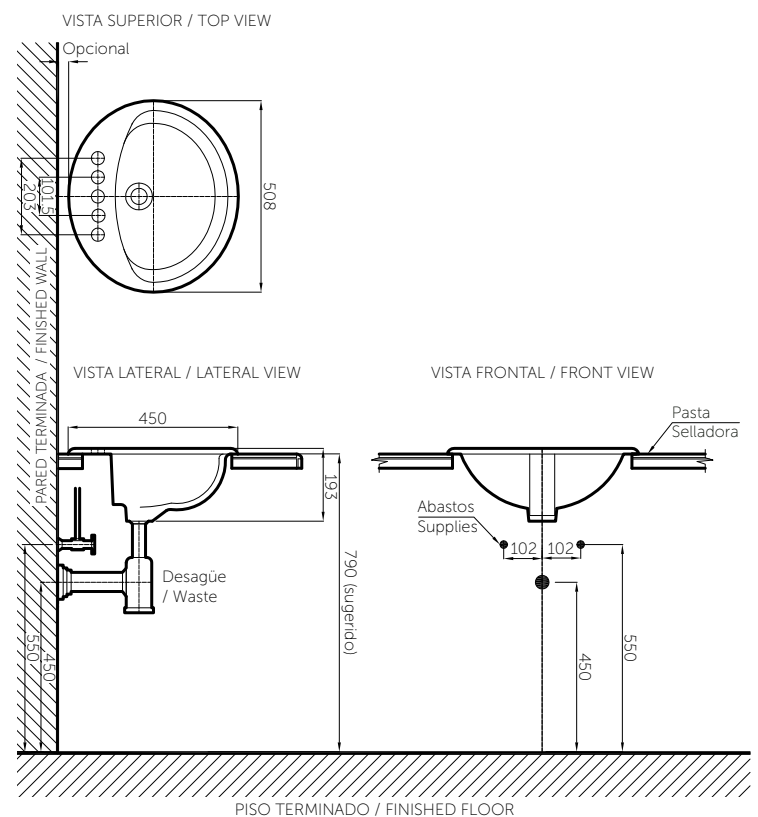

Ref. 1H CO130L11
4": CO130L14
8": CO130L18

Información técnica

Technical Information

Material Material	Porcelana sanitaria Vitreous China
Dimensiones (An x L x Al) Dimensions (W x D x H)	508 x 450 x 193 mm. 20 x 17.7 x 7.6 inch.
Dimensiones del pozo (An x Pr) Basin dimensions (W x D)	410 x 280 mm. 16.1 x 11 inch.
Profundidad de pozo Basin depth	191 mm. 7.5 inch.
Ubicación rebose Overflow location	Pared frontal Front wall
Diámetro desagüe Drain diameter	Ø44 mm.
Peso Neto (aprox.) Net Weight (approx.)	6.5 kg. 14.3 lb.
Altura de instalación Installation height	790 mm. 31.1 inch.
Tipo de griferías compatibles Compatible faucets	8", 4" Monocontrol / pared 8", 4" Single lever / wall

LAVAMANOS DE INCRUSTAR
UNDERCOUNTER LAVATORY

Color Color	Blanco .020 White .020	Bone .021 Bone .021	Azul .209 Blue .209
	Sueño de Día .225 Day Dream .225	luz Vela .202 Candle light .202	
	Vino .210 Maroon .210	Verde Tropical .211 Green Tropical .211	

Plano técnico

Technical Drawing

Unidades / Units: mm.

Estas dimensiones son nominales y son sujetas a cambio sin previo aviso.
These dimensions are nominal and are subject to change without prior notice.

Productos relacionados

Related products

- Ref. 19.06435 Grifería lavamanos Olympus 4"
- Ref. 19.06435 Two handle 4 inches Olympus centerset lavatory faucet
- Ref. 19.06436 Grifería lavamanos Olympus 8"
- Ref. 19.06436 Low height single handle 8 inches Olympus lavatory faucet
- Ref. 19.06437 Grifería lavamanos monocontrol Olympus
- Ref. 19.06437 Low height single handle monoblock Olympus lavatory faucet